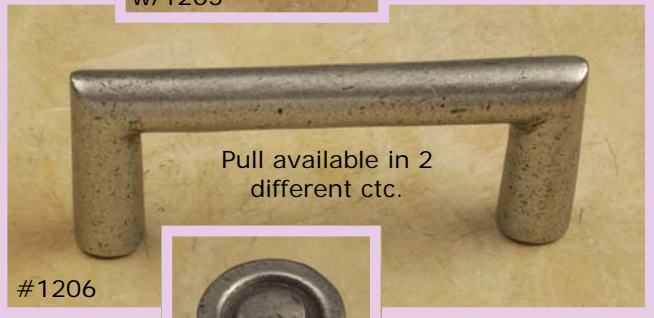

Anne at Home  
Cabinet Hardware  
and Accessories

**NORTH AMERICAN  
CONTEMPORARY DESIGN**  
In handcrafted pewter

Anne at Home  
Cabinet Hardware  
and Accessories

Anne At Home Fine Cabinet  
Hardware and Accessories  
150 Dupont Drive  
Providence, RI 02907 USA  
888-371-2600  
www.aneathome.com