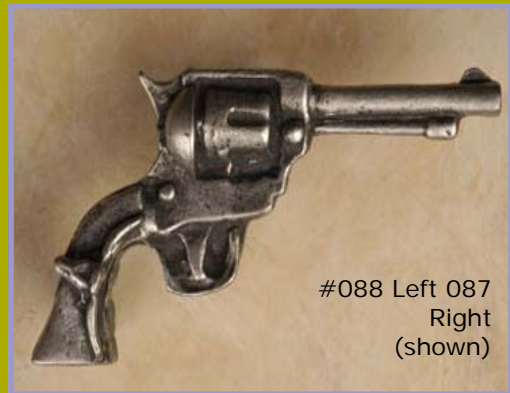

Anne at Home
Cabinet Hardware and
Accessories

Western In Handcrafted Pewter

Anne at Home
Cabinet Hardware and
Accessories

Western In Handcrafted Pewter

#206

#253 Left
(shown)
#254 Right

#264 Right
(shown)
#263 Left