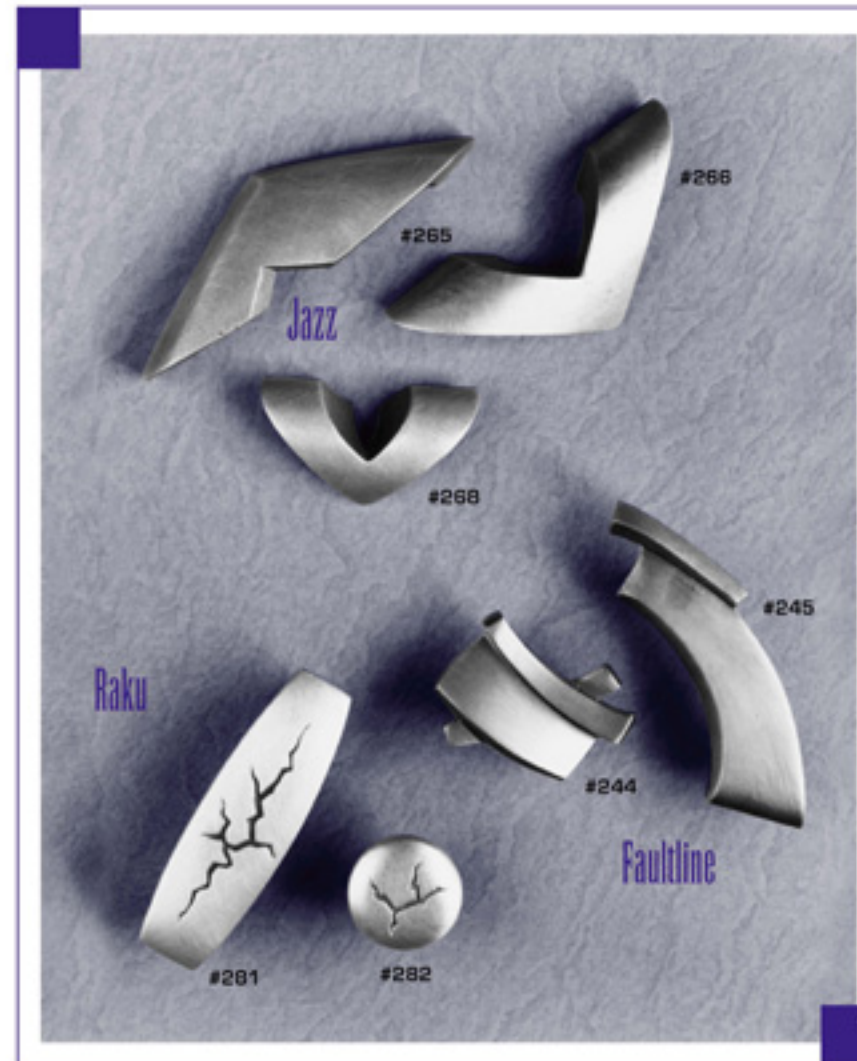

Fine Pewter
Cabinet Hardware
Designs

Now from...

H A N D
F I N I S H E D

Anne at Home

150 DUPONT DRIVE • PROVIDENCE, RI • 02907 USA
888.371.2600 PHONE • 401.464.8674 FAX