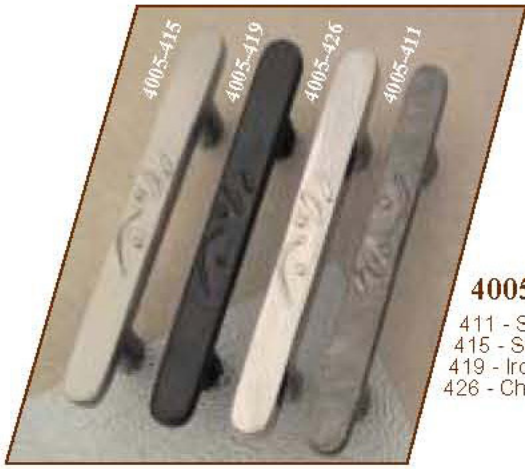

Collage

4004 Grafitti Knob

411 - Stone Washed Bronze
415 - Satin Nickel, 419 - Iron Black
426 - Chrome

4002 Lineage Knob / 4003 Lineage Pull

418 - Antique Pewter with Bronze Wash, 420 - Iron Black with Terra Cotta Wash
458 - Antique Copper

4024 Division Knob 4025 Division Pull

401 - Steel
419 - Iron Black
426 - Chrome

4006 Merlot Knob

404 - Satin Brass
405 - Aged Brass
415 - Satin Nickel
416 - Antique Pewter
419 - Iron Black

4018 Garbow Knob 4019 Garbow Pull

401 - Steel
405 - Aged Brass
410 - Oil Rubbed Bronze
416 - Antique Pewter

Collage

4005 Grafitti Pull

- 411 - Stone Washed Bronze
- 415 - Satin Nickel
- 419 - Iron Black
- 426 - Chrome

4022 Diva Knob 4023 Diva Pull

- 410 - Oil Rubbed Bronze
- 411 - Stone Washed Bronze
- 415 - Satin Nickel

4007 Merlot Pull

- 404 - Satin Brass, 405 - Aged Brass
- 415 - Satin Nickel, 416 - Antique Pewter
- 419 - Iron Black

4020 Highline Knob / 4021 Highline Pull