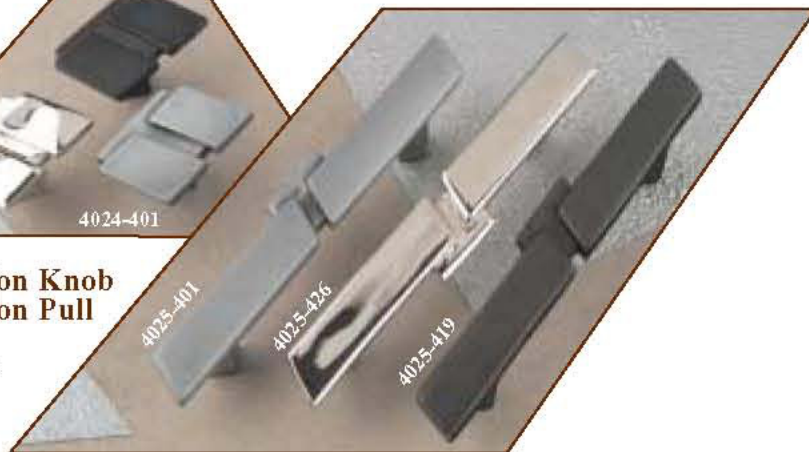

Collage

4004 Grafitti Knob

411 - Stone Washed Bronze
415 - Satin Nickel, 419 - Iron Black
426 - Chrome

4002 Lineage Knob / 4003 Lineage Pull

418 - Antique Pewter with Bronze Wash, 420 - Iron Black with Terra Cotta Wash
458 - Antique Copper

4024 Division Knob 4025 Division Pull

401 - Steel
419 - Iron Black
426 - Chrome

4006 Merlot Knob

404 - Satin Brass
405 - Aged Brass
415 - Satin Nickel
416 - Antique Pewter
419 - Iron Black

4018 Garbow Knob 4019 Garbow Pull

401 - Steel
405 - Aged Brass
410 - Oil Rubbed Bronze
416 - Antique Pewter

Collage

4005 Grafitti Pull

- 411 - Stone Washed Bronze
- 415 - Satin Nickel
- 419 - Iron Black
- 426 - Chrome

4022 Diva Knob 4023 Diva Pull

- 410 - Oil Rubbed Bronze
- 411 - Stone Washed Bronze
- 415 - Satin Nickel

4007 Merlot Pull

- 404 - Satin Brass, 405 - Aged Brass
- 415 - Satin Nickel, 416 - Antique Pewter
- 419 - Iron Black

4020 Highline Knob / 4021 Highline Pull